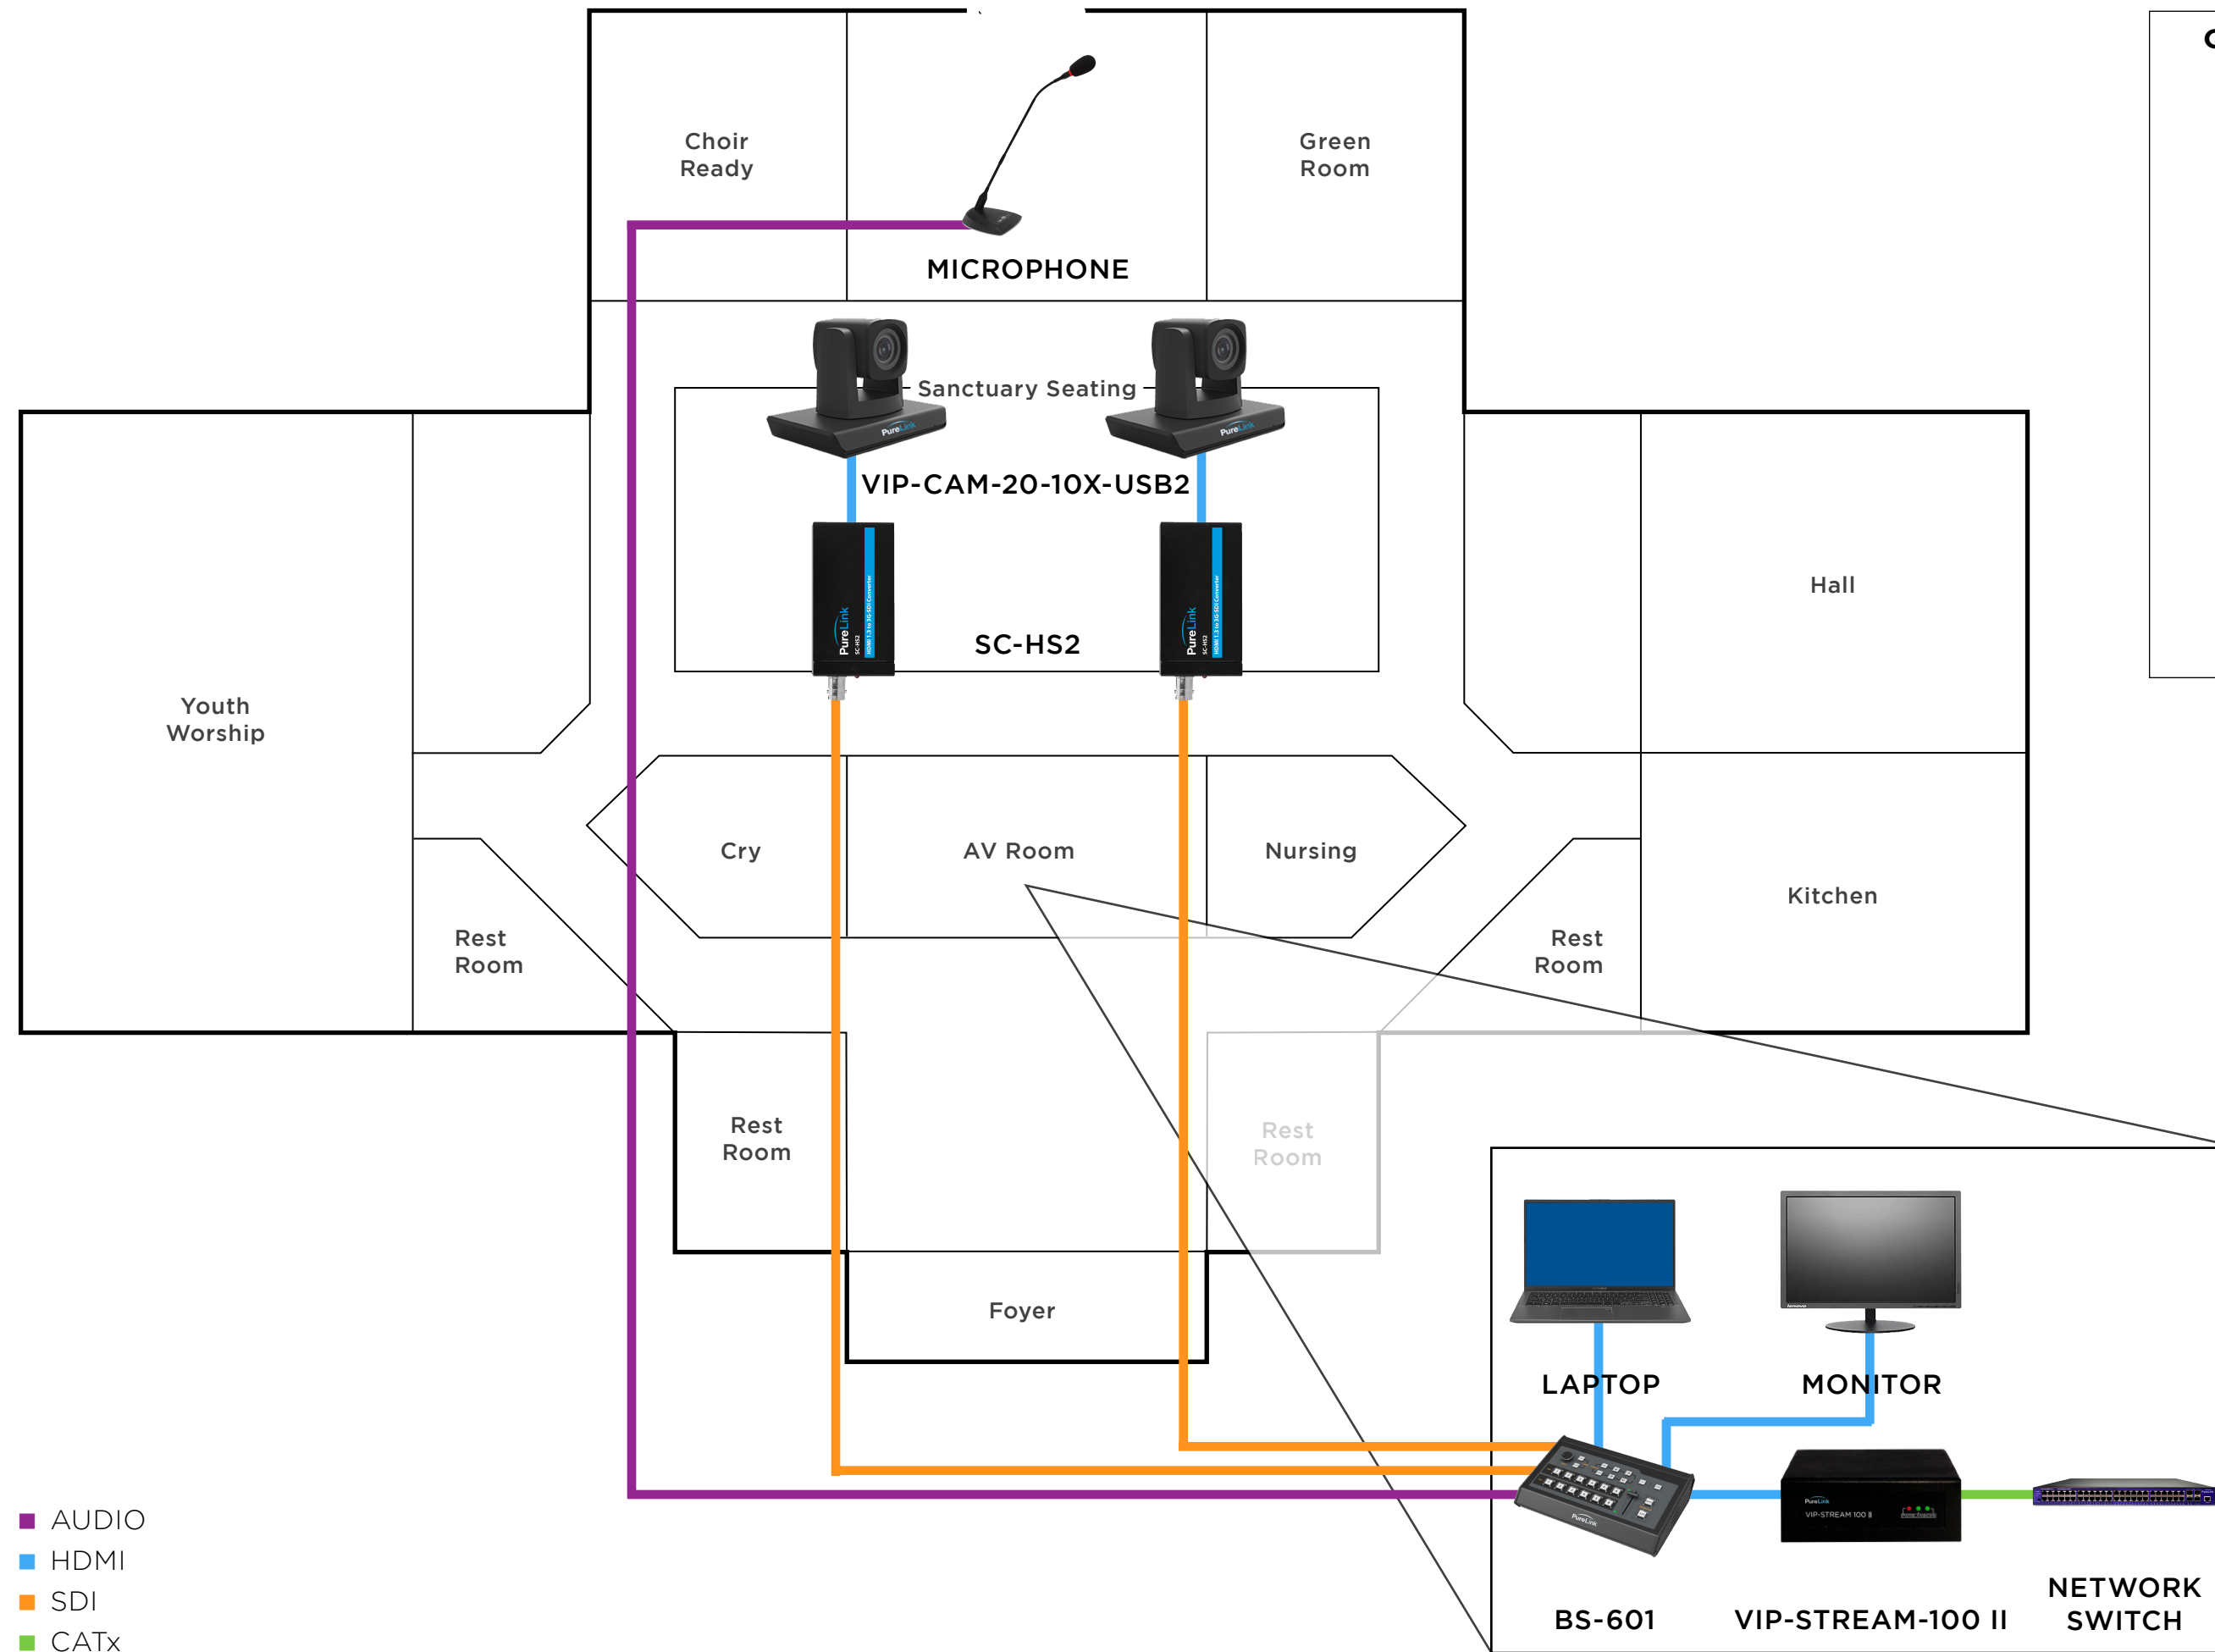

2-20-10X-PSW1-STR | (2) 10X CAMERAS WITH PRODUCTION SWITCHING, STREAMING

QTY	MODEL NO	DESCRIPTION	FUNCTION
2	VIP-CAM-20-10X-USB2	PureStream Pan/Tilt/Zoom Camera with remote control, presets, and VISCA control, USB2.0 and HDMI Outputs	PureStream Pan/Tilt/Zoom Camera with remote control, presets, and VISCA control, USB2.0 and HDMI Outputs
1	BS-601	HDTools Production Switcher - (4) 3G-SDI in, (2) HDMI in, Program out, Multiview/Preview out - Cut/CrossFade/Wipe	HDTools Production Switcher - (4) 3G-SDI in, (2) HDMI in, Program out, Multiview/Preview out - Cut/CrossFade/Wipe/PIP/POP
1	VIP-STREAM-100 II	PureStream H.264 encoder with image capture, compatible with VLC Player, Facebook, YouTube, and any RTMP compatible player - Full HD	Sending live stream to Facebook, YouTube, Vimeo, etc.
2	SC-HS2	HDTools (1) HDMI Input to (1) 3G/HD-SDI Output Format Converter - Full HD	Convert (2) camera HDMI outputs to SDI for production switcher
2	PI1000-010	PureInstall HDMI Cable with TotalWire Technology, Secure Lock System - 1m	1m HDMI from cameras to SDI converters
2	PI-3GSDI-200	PureInstall 3G/HD-SDI Cable with TotalWire Technology - 20m	20m SDI from SDI converters to production switcher
1	PI1000-030	PureInstall HDMI Cable with TotalWire Technology, Secure Lock System - 3m	3m HDMI from production switcher to streaming encoder
1	CX-010	Certified CATx Cable with TotalWire Technology - 10m	10m CAT from streaming encoder to network switch